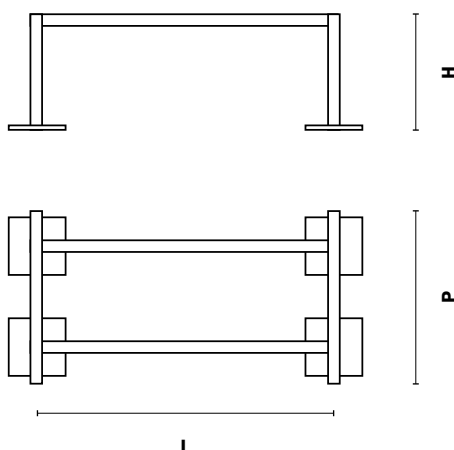

500 KG

Telaio regolabile realizzato con profili in acciaio zincato Sendzimir 41x41 mm adattabili alle diverse esigenze di installazione e 4 piedi 200x200 mm in acciaio zincato, completi di tappetino antivibrante.

[EN]

Adjustable frame composed by 41x41 mm Sendzimir galvanised steel struts, 4 feet 200x200 mm made of galvanized steel with antivibration mats and connectors. Adaptable to different installations.

ADVANTAGES

Stability and strength guaranteed even for small condensing units. Resistant to strain and alterations due to weather changes. Easy to install, supplied in single box READY TO USE.

[FR]

Châssis réglable composé de profils 41x41 mm en acier zingué Sendzimir adaptables aux divers exigences d'installation et de 4 pieds 200x200 mm en acier zingué, complétés par des tapis antivibratiles.

Prodotto confezionato in scatola da trasportare. / Supplied in box ready to use. / Fourni dans une boîte prêt à l'emploi.

NEW

Barcode	Checkmark	Length (L)	Width (P)	Height (H)	Weight (kg)	Price
	✓	1050 mm 41.33 inch	650 mm 26 inch	410 mm 16 inch	500 kg	€ 325,30