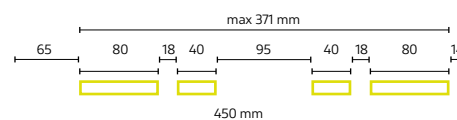

INTERASSI DRILLING DIAGRAM / ENTRAXES

120 KG DOMESTIC USE

					
S-665	X	L450(x2)xH800 mm	120 set	P75xH100xL820 mm	€ 71,25