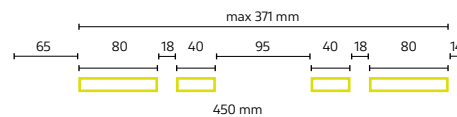

INTERASSI DRILLING DIAGRAM / ENTRAXES

120 KG DOMESTIC USE

S-667	✓	L450xH800 mm	120 set	P75xH100xL820 mm	€ 65,33